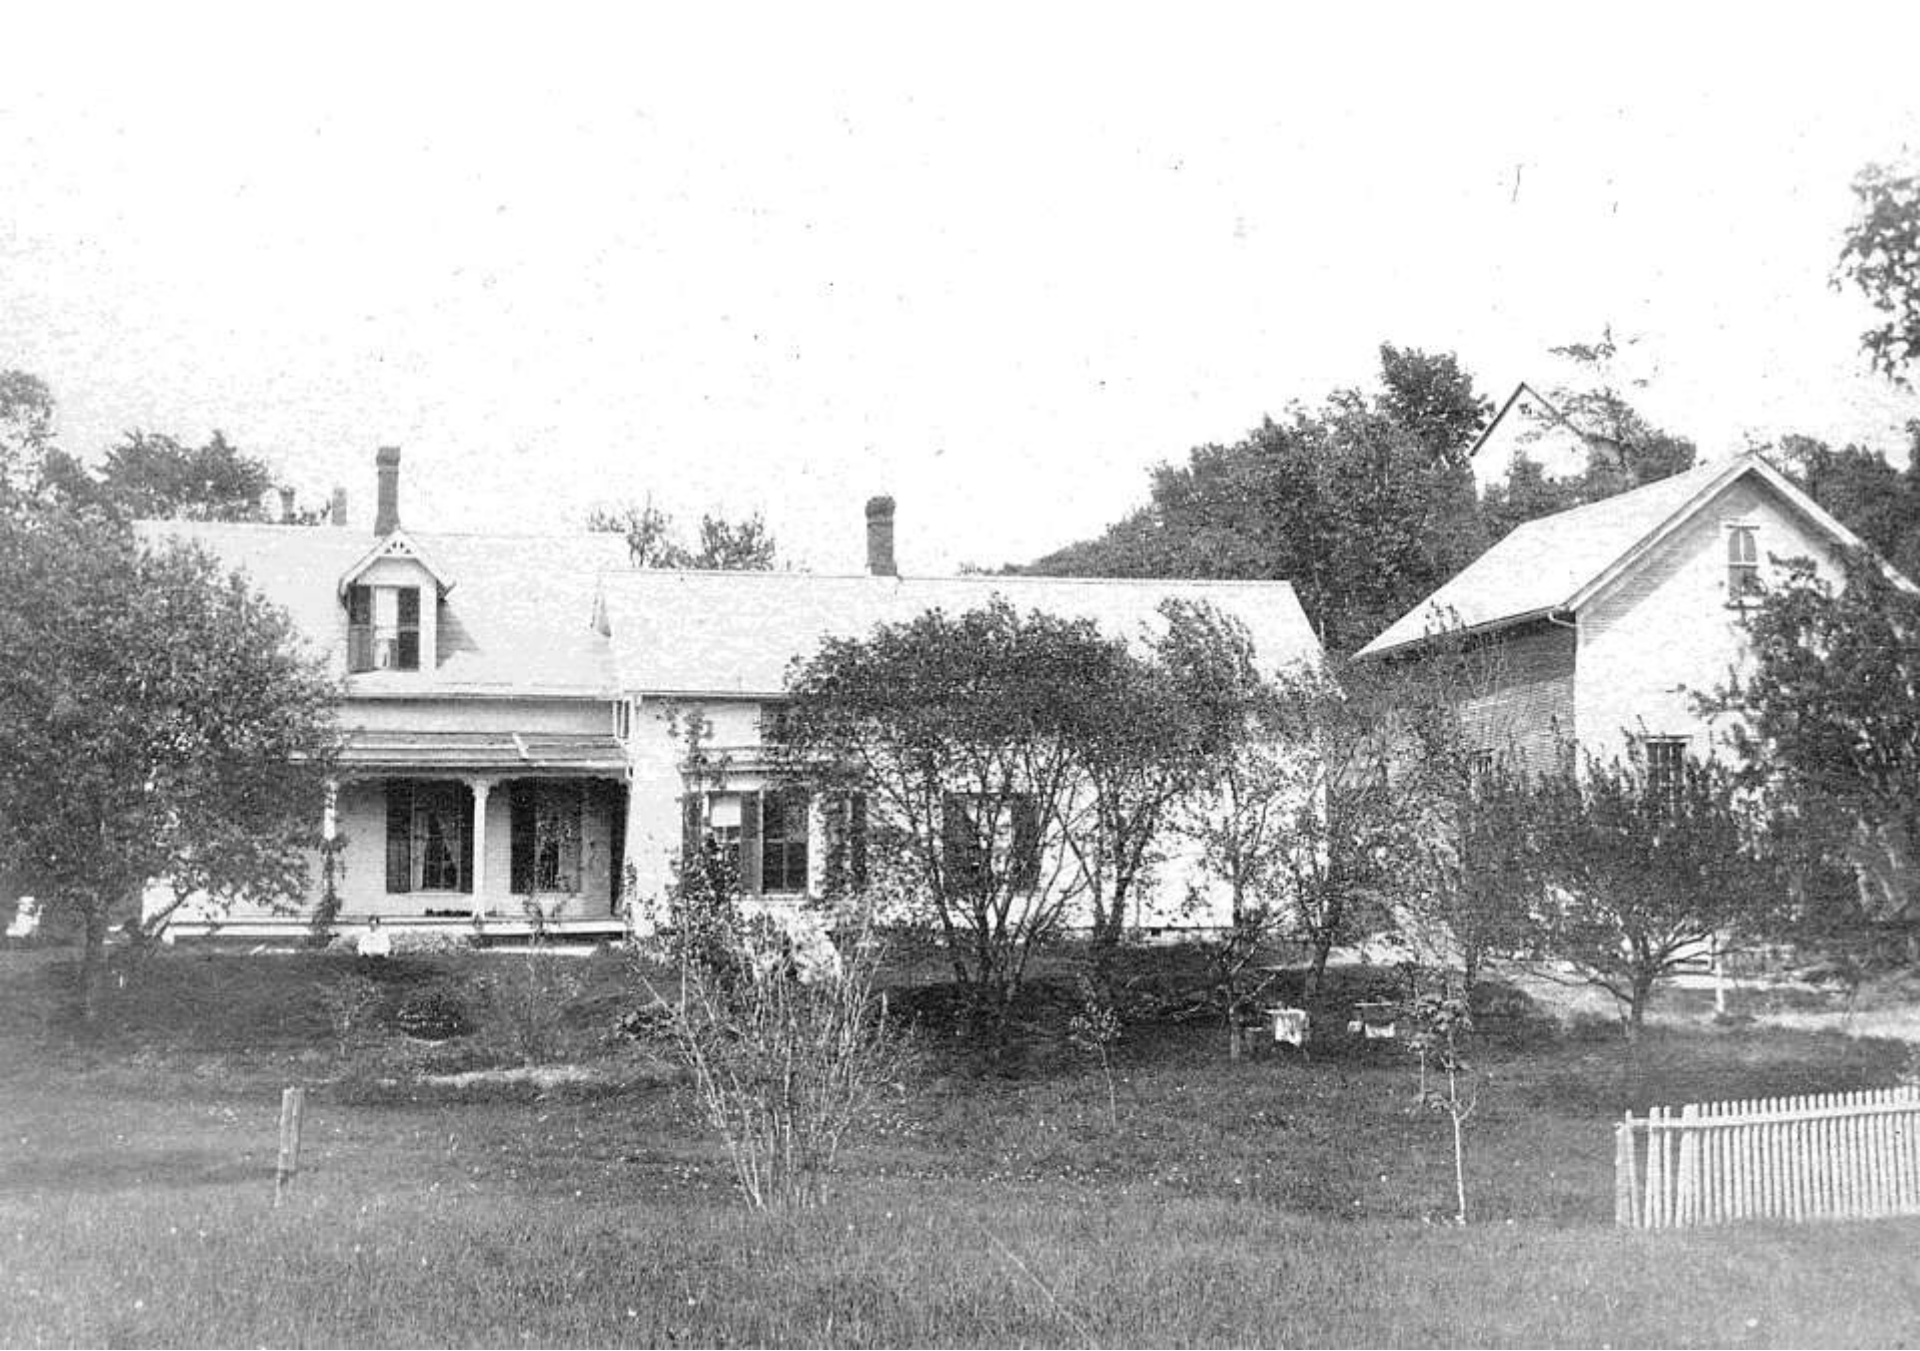

The Lovetts' Vermont Homeland

PowerPoint prepared by Dave Brown

Sep 1, 2016

Family Party
Silver Lake Vt-

JAMES W. CROUCH

DIED
OCT. 6, 1910.
AGED 80 YRS.

BETSY DOWNS

WIFE OF
JAMES W. CROUCH
DIED
JAN. 18, 1909.
AGED 54 YRS.